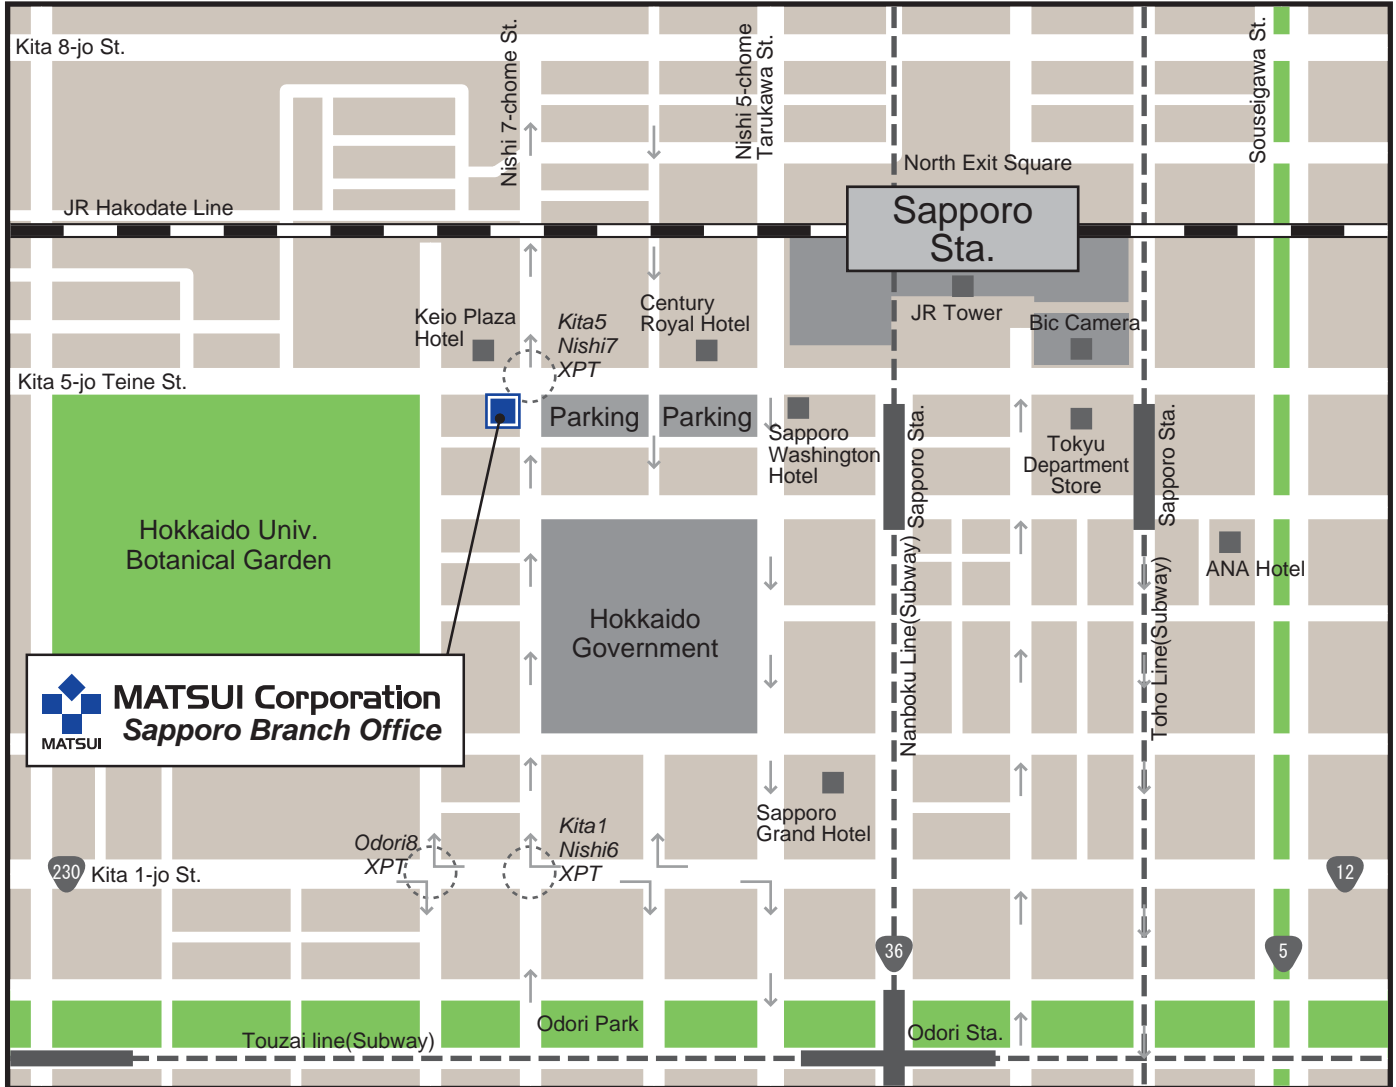

# MATSUI Corporation Sapporo Branch Office

## Location Map

## Access

About 5 minutes walk from JR Sapporo station.