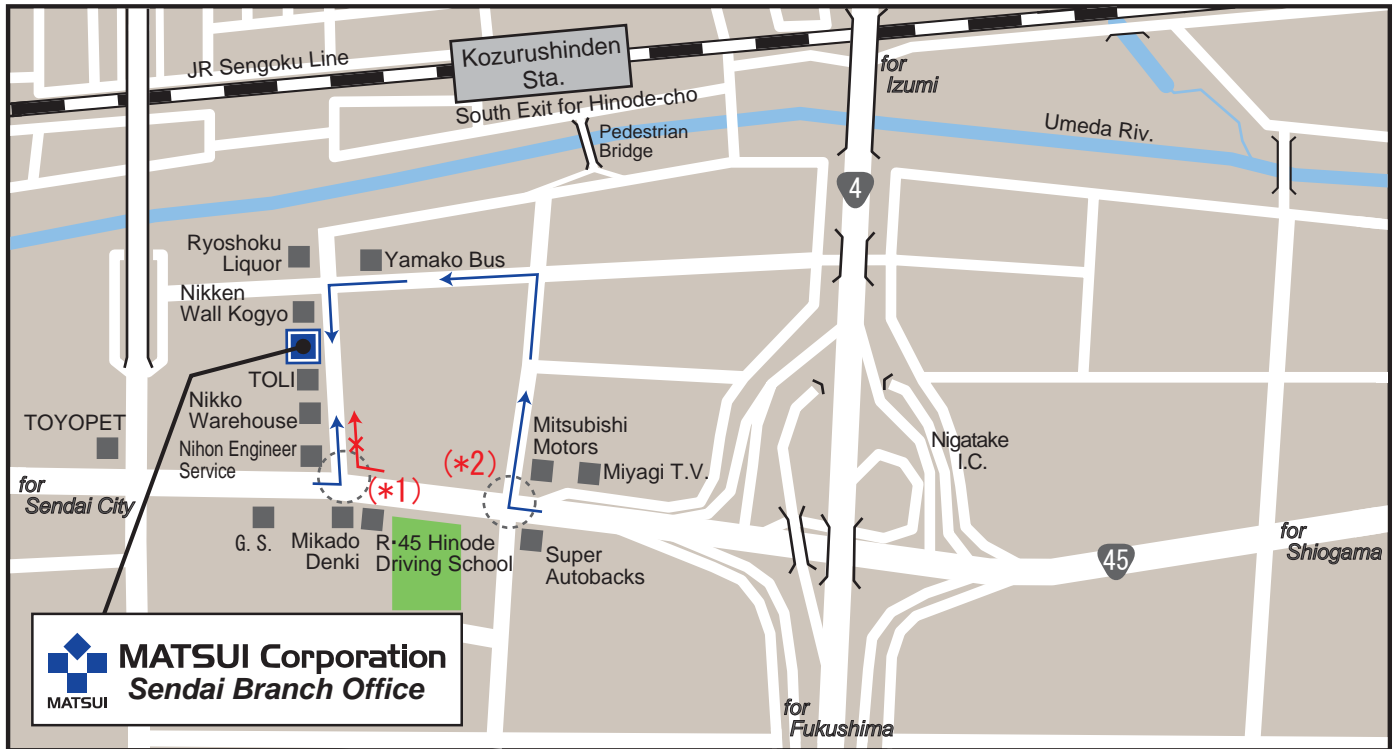

# MATSUI Corporation Sendai Branch Office

## Location Map

(Map1 (Enlarged))

### BY TRAIN

- About 5 minutes walk from the South Exit of the Kozurushinden Sta.(JR Sengoku Line)