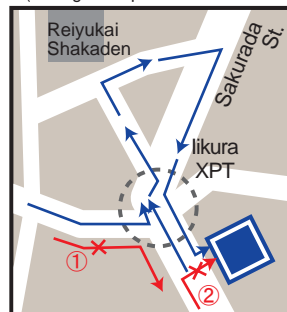

Address

4-7, Azabudai 2-chome Minatoku, Tokyo 108-8641
TEL: +81-(0)3-3586-4141
FAX: +81-(0)3-3224-2410

(*1)

IF YOU COME from ① or ②. Immediately after crossing likura XPT, turn left toward the small alley. Go straight and turn right in front of Reiyukai Shakaden at the end of the alley. Turn right onto Sakurada St.

(Enlarged Map around likura XPT)